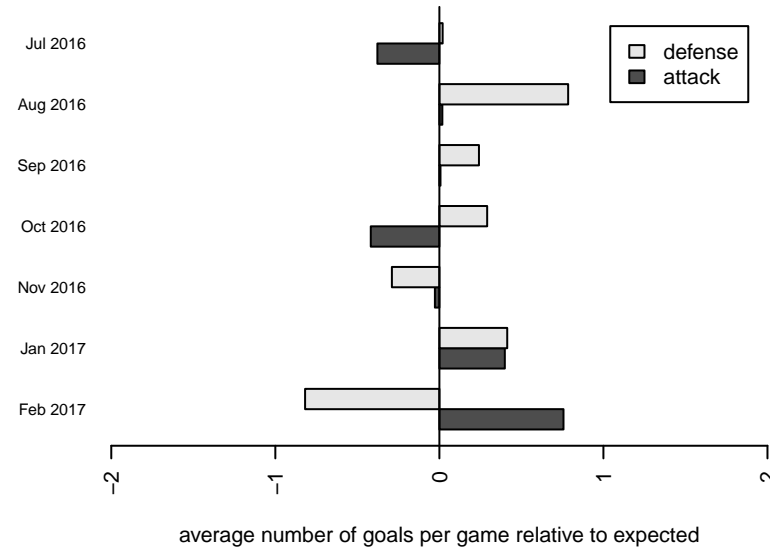

Performance relative to 13 month average