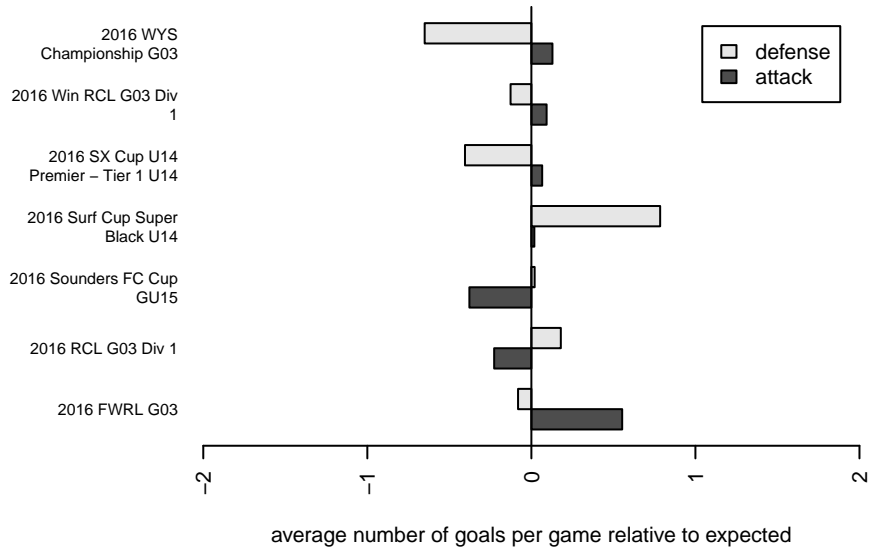

Eastside FC Red G03

Eastside FC
 Preston, WA
 G03 total strength=1711
 attack=27.5 defense=20.11
 fall league = RCL G03 Div 1
 spr league = Win RCL G03 Div 1

alt names used:
 EASTSIDE FC G03 RED (UNITED STATES)
 Eastside FC G03 Red A
 Eastside FC G03 Red A
 EASTSIDE FC G03 RED (WA)
 Eastside FC G03 Red A
 Eastside FC G03 Red A

Venues played:
 2016 Sounders FC Cup GU15
 2016 Surf Cup Super Black U14
 2016 SX Cup U14 Premier – Tier 1 U14
 2016 FWRL G03
 2016 RCL G03 Div 1
 2016 Win RCL G03 Div 1
 2016 WYS Championship G03

Eastside FC Red G03
 Dots are actual minus expected GF (blue circles) and GA (red triangles).
 Blue line is smoothed change in attack strength. Red is smoothed change in defense strength.

**attack and defense variance (black dot)
relative to other teams
and top 10 in region**

**attack and defense rating
relative to others at age
and all opponents in last 13 months**

Performance relative to 13 month average