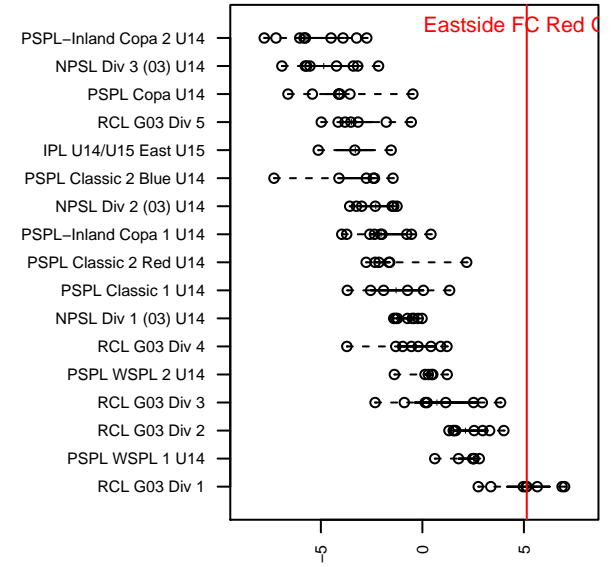

Eastside FC Red G03

Eastside FC
 Preston, WA
 G03 total strength=1711
 attack=27.5 defense=20.11
 fall league = RCL G03 Div 1
 spr league = Win RCL G03 Div 1

alt names used:
 EASTSIDE FC G03 RED (UNITED STATES)
 Eastside FC G03 Red A
 Eastside FC G03 Red A
 EASTSIDE FC G03 RED (WA)
 Eastside FC G03 Red A
 Eastside FC G03 Red A

Venues played:
 2016 Sounders FC Cup GU15
 2016 Surf Cup Super Black U14
 2016 SX Cup U14 Premier – Tier 1 U14
 2016 FWRL G03
 2016 RCL G03 Div 1
 2016 Win RCL G03 Div 1
 2016 WYS Championship G03

Eastside FC Red G03
 Dots are actual minus expected GF (blue circles) and GA (red triangles).
 Blue line is smoothed change in attack strength. Red is smoothed change in defense strength.

**attack and defense variance (black dot)
relative to other teams
and top 10 in region**

**attack and defense rating
relative to others at age
and all opponents in last 13 months**

Performance relative to 13 month average