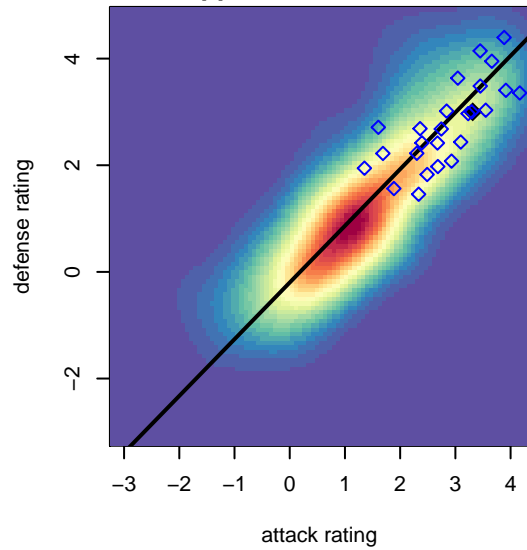

Eastside FC Red G03

Eastside FC
 Preston, WA
 G03 total strength=1711
 attack=27.5 defense=20.11
 fall league = RCL G03 Div 1
 spr league = Win RCL G03 Div 1

alt names used:
 EASTSIDE FC G03 RED (UNITED STATES)
 Eastside FC G03 Red A
 Eastside FC G03 Red A
 EASTSIDE FC G03 RED (WA)
 Eastside FC G03 Red A
 Eastside FC G03 Red A

Venues played:
 2016 Sounders FC Cup GU15
 2016 Surf Cup Super Black U14
 2016 SX Cup U14 Premier – Tier 1 U14
 2016 FWRL G03
 2016 RCL G03 Div 1
 2016 Win RCL G03 Div 1
 2016 WYS Championship G03

Eastside FC Red G03
 Dots are actual minus expected GF (blue circles) and GA (red triangles).
 Blue line is smoothed change in attack strength. Red is smoothed change in defense strength.

**attack and defense variance (black dot)
relative to other teams
and top 10 in region**

**attack and defense rating
relative to others at age
and all opponents in last 13 months**

Performance relative to 13 month average