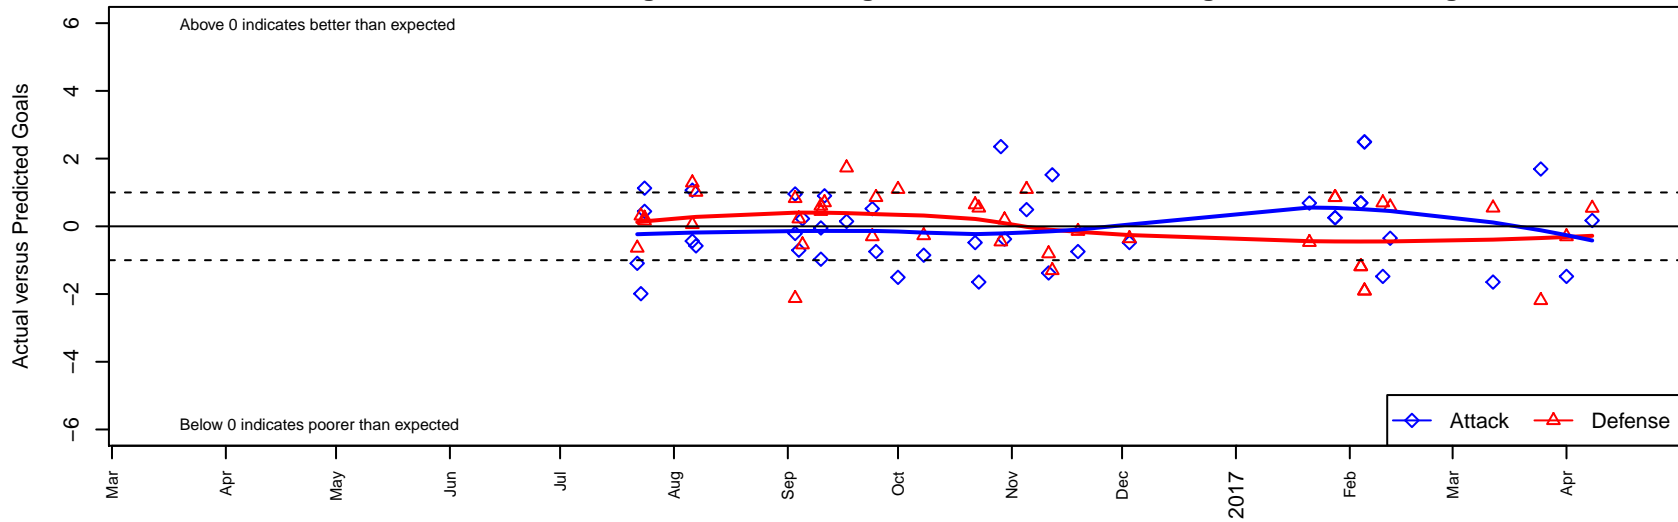

Eastside FC Red G03

Eastside FC
 Preston, WA
 G03 total strength=1711
 attack=27.5 defense=20.11
 fall league = RCL G03 Div 1
 spr league = Win RCL G03 Div 1

alt names used:
 EASTSIDE FC G03 RED (UNITED STATES)
 Eastside FC G03 Red A
 Eastside FC G03 Red A
 EASTSIDE FC G03 RED (WA)
 Eastside FC G03 Red A
 Eastside FC G03 Red A

Venues played:
 2016 Sounders FC Cup GU15
 2016 Surf Cup Super Black U14
 2016 SX Cup U14 Premier – Tier 1 U14
 2016 FWRL G03
 2016 RCL G03 Div 1
 2016 Win RCL G03 Div 1
 2016 WYS Championship G03

Eastside FC Red G03
 Dots are actual minus expected GF (blue circles) and GA (red triangles).
 Blue line is smoothed change in attack strength. Red is smoothed change in defense strength.

**attack and defense variance (black dot)
relative to other teams
and top 10 in region**

**attack and defense rating
relative to others at age
and all opponents in last 13 months**

Performance relative to 13 month average