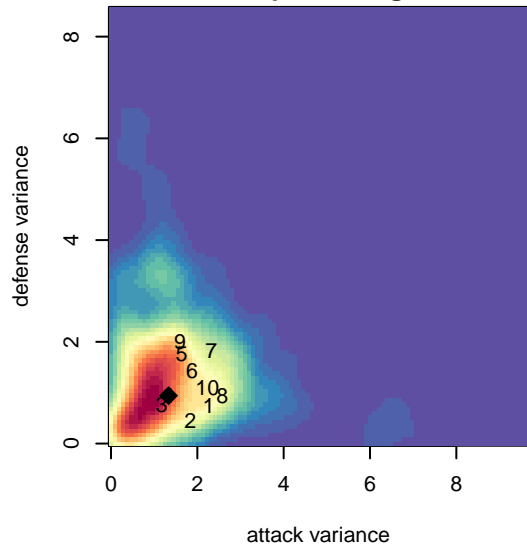

Eastside FC Red G03

Eastside FC
 Preston, WA
 G03 total strength=1711
 attack=27.5 defense=20.11
 fall league = RCL G03 Div 1
 spr league = Win RCL G03 Div 1

alt names used:
 EASTSIDE FC G03 RED (UNITED STATES)
 Eastside FC G03 Red A
 Eastside FC G03 Red A
 EASTSIDE FC G03 RED (WA)
 Eastside FC G03 Red A
 Eastside FC G03 Red A

Venues played:
 2016 Sounders FC Cup GU15
 2016 Surf Cup Super Black U14
 2016 SX Cup U14 Premier – Tier 1 U14
 2016 FWRL G03
 2016 RCL G03 Div 1
 2016 Win RCL G03 Div 1
 2016 WYS Championship G03

Eastside FC Red G03
 Dots are actual minus expected GF (blue circles) and GA (red triangles).
 Blue line is smoothed change in attack strength. Red is smoothed change in defense strength.

**attack and defense variance (black dot)
relative to other teams
and top 10 in region**

**attack and defense rating
relative to others at age
and all opponents in last 13 months**

Performance relative to 13 month average